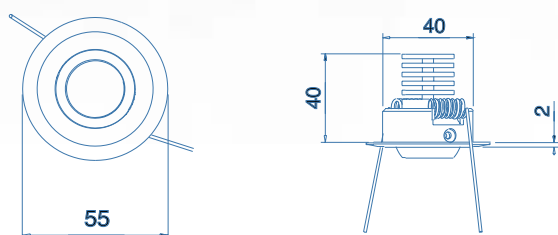

The ceiling recessed Vision swivel spotlight can be flush mounted in a straight or sloping suspended ceiling. It provides authentic, modern interior architectural lighting. This spotlight is used to highlight specific objects, so it is best installed for accent lighting or in small spaces.